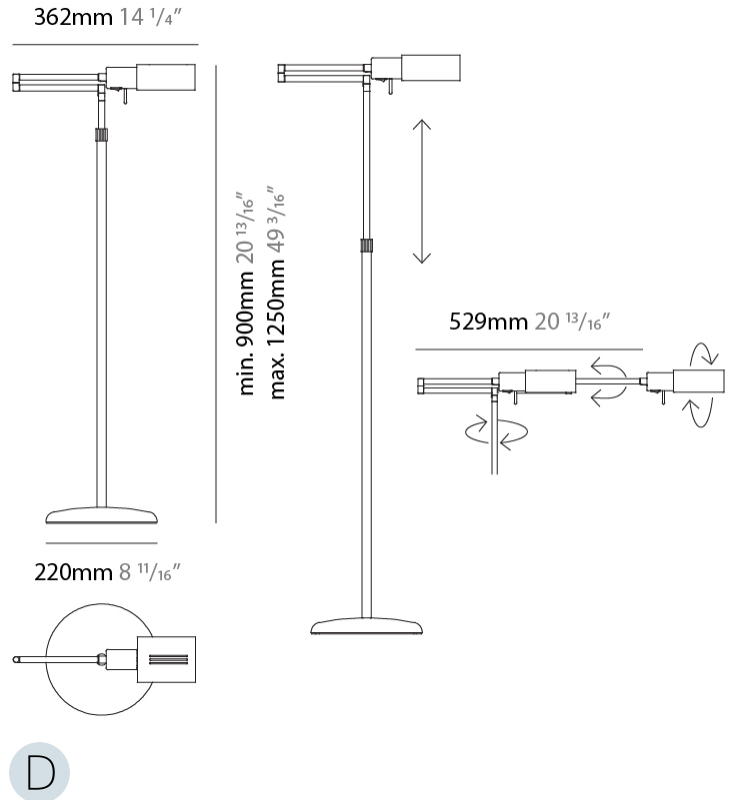

ELEA LECTURA PORTABLE

D94050-

base number   Finish
Options

PROJECT	_____
TYPE	_____
SPECIFIER	_____
QUANTITY	_____
DATE	_____

1. To build a product code in our configurator select the specify button on the base model # product page
2. To build a manual product code on this datasheet choose from the options listed below in blue font and add the suffix to the base model #

GENERAL

Series: Elea Lectura
Brand: Milan
Division: Design
Mounting Type: Portable
Mounting Location: Floor
Subcategory: Floor

PHYSICAL

Shape: Abstract
Length (mm): 362 - 529
Length (in): 14 1/4
Height (mm): 900 - 1250
Height (in): 35 3/8
Extension (mm): 362 - 529
Extension (in): 14 1/4
Light Distribution: Adjustable / Direct
Fixture Finish: [BLK / NIC](#)
Fixture Material: Aluminum

ELECTRICAL

Lamp Type: LED
Input Wattage (W): 12
Dimming: Electronic Low Voltage Dimming
Input Voltage (V): 120Vac Direct Line

LED

Number of LEDs: 3
Color Temperature (°K): 2700-2900
Max. Delivered Lumen (lm): 900
CRI: >80 CRI

OPTICAL

Adjustability: Tilting and rotating

RATINGS AND CERTIFICATIONS

Certified By: Certified for North American Standards
IP rating: IP20