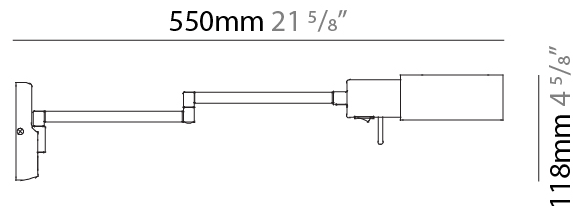

GENERAL

Series: Elea Lectura
Brand: Milan
Division: Design
Mounting Type: Surface
Mounting Location: Wall

PHYSICAL

Shape: Abstract
Length (mm): 362 - 550
Length (in): 14 1/4
Height (mm): 118
Height (in): 4 5/8
Extension (mm): 362 - 550
Extension (in): 14 1/4
Light Distribution: Adjustable / Direct
Fixture Finish: BLK / NIC
Fixture Material: Aluminum

OPTICAL

Adjustability: Tilting and rotating

RATINGS AND CERTIFICATIONS

Certified By: Certified for North American Standards
IP rating: IP20

J-Box cover plate
Included

ELEA LECTURA SURFACE

D93246-

PROJECT _____

GENERAL

Series: Elea Lectura
 Brand: Milan
 Division: Design
 Mounting Type: Portable
 Mounting Location: Floor
 Subcategory: Floor

PHYSICAL

Shape: Abstract
 Length (mm): 362 - 529
 Length (in): 14 1/4
 Height (mm): 900 - 1250
 Height (in): 35 3/8
 Extension (mm): 362 - 529
 Extension (in): 14 1/4
 Light Distribution: Adjustable / Direct
 Fixture Finish: [BLK / NIC](#)
 Fixture Material: Aluminum