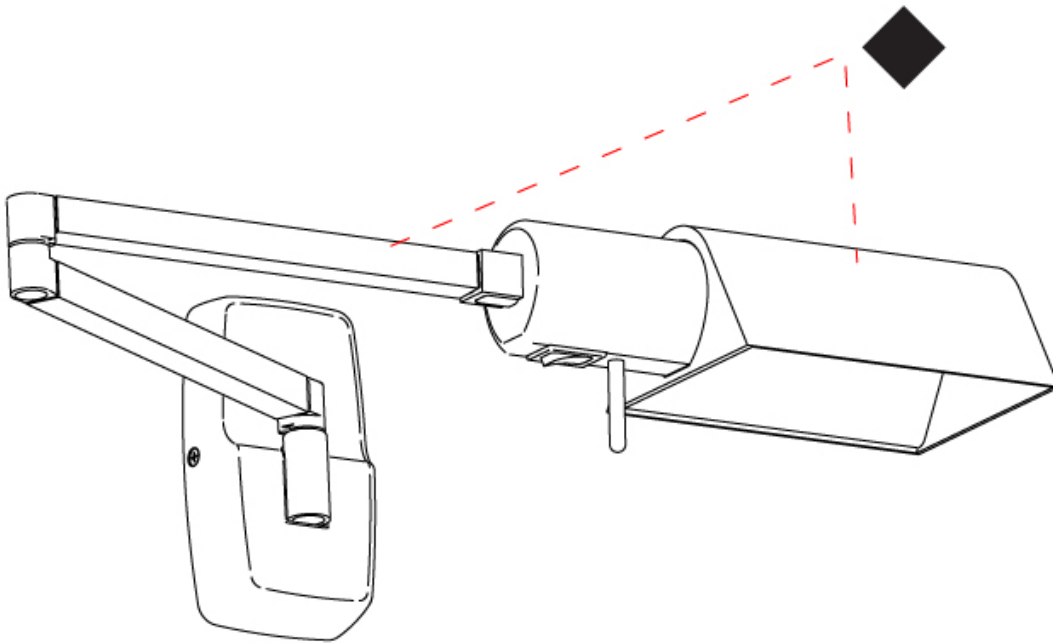

ELEA LECTURA SURFACE

D93246-

PROJECT _____

TYPE _____

SPECIFIER _____

QUANTITY _____

DATE _____

D