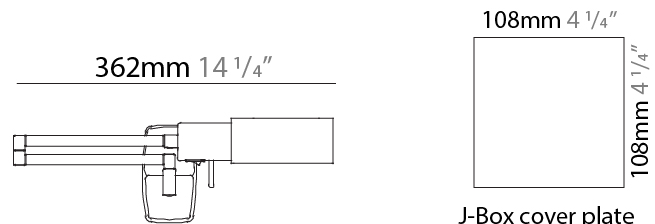

GENERAL

Series: Elea Lectura
Brand: Milan
Division: Design
Mounting Type: Surface
Mounting Location: Wall

PHYSICAL

Shape: Abstract
Length (mm): 362 - 550
Length (in): 14 1/4
Height (mm): 118
Height (in): 4 5/8
Extension (mm): 362 - 550
Extension (in): 14 1/4
Light Distribution: Adjustable / Direct
Fixture Finish: BLK / NIC
Fixture Material: Aluminum

OPTICAL

Adjustability: Tilting and rotating

RATINGS AND CERTIFICATIONS

Certified By: Certified for North American Standards
IP rating: IP20

J-Box cover plate
Included

ELEA LECTURA SURFACE

D93246-

PROJECT _____

GENERAL

Series: Elea Lectura
 Brand: Milan
 Division: Design
 Mounting Type: Portable
 Mounting Location: Floor
 Subcategory: Floor

PHYSICAL

Shape: Abstract
 Length (mm): 362 - 529
 Length (in): 14 1/4
 Height (mm): 900 - 1250
 Height (in): 35 3/8
 Extension (mm): 362 - 529
 Extension (in): 14 1/4
 Light Distribution: Adjustable / Direct
 Fixture Finish: [BLK / NIC](#)
 Fixture Material: Aluminum