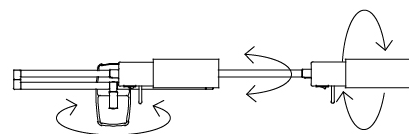

GENERAL

Series: Elea Lectura
Brand: Milan
Division: Design
Mounting Type: Surface
Mounting Location: Wall

PHYSICAL

Shape: Abstract
Length (mm): 362 - 550
Length (in): 14 1/4
Height (mm): 118
Height (in): 4 5/8
Extension (mm): 362 - 550
Extension (in): 14 1/4
Light Distribution: Adjustable / Direct
Fixture Finish: BLK / NIC
Fixture Material: Aluminum

OPTICAL

Adjustability: Tilting and rotating

RATINGS AND CERTIFICATIONS

Certified By: Certified for North American Standards
IP rating: IP20

J-Box cover plate
Included

ELEA LECTURA SURFACE

D93246-

PROJECT _____

GENERAL

Series: Elea Lectura
 Brand: Milan
 Division: Design
 Mounting Type: Portable
 Mounting Location: Floor
 Subcategory: Floor

PHYSICAL

Shape: Abstract
 Length (mm): 362 - 529
 Length (in): 14 1/4
 Height (mm): 900 - 1250
 Height (in): 35 3/8
 Extension (mm): 362 - 529
 Extension (in): 14 1/4
 Light Distribution: Adjustable / Direct
 Fixture Finish: [BLK / NIC](#)
 Fixture Material: Aluminum